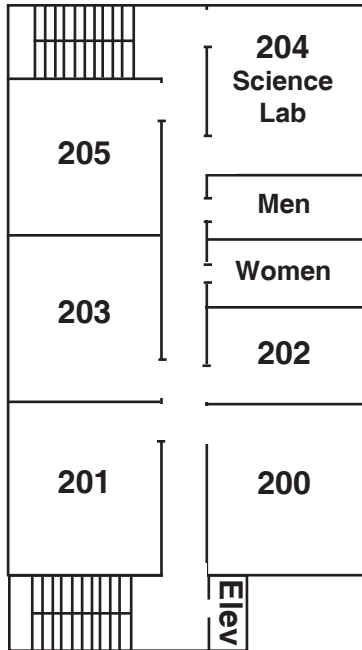

Education - Upper Level